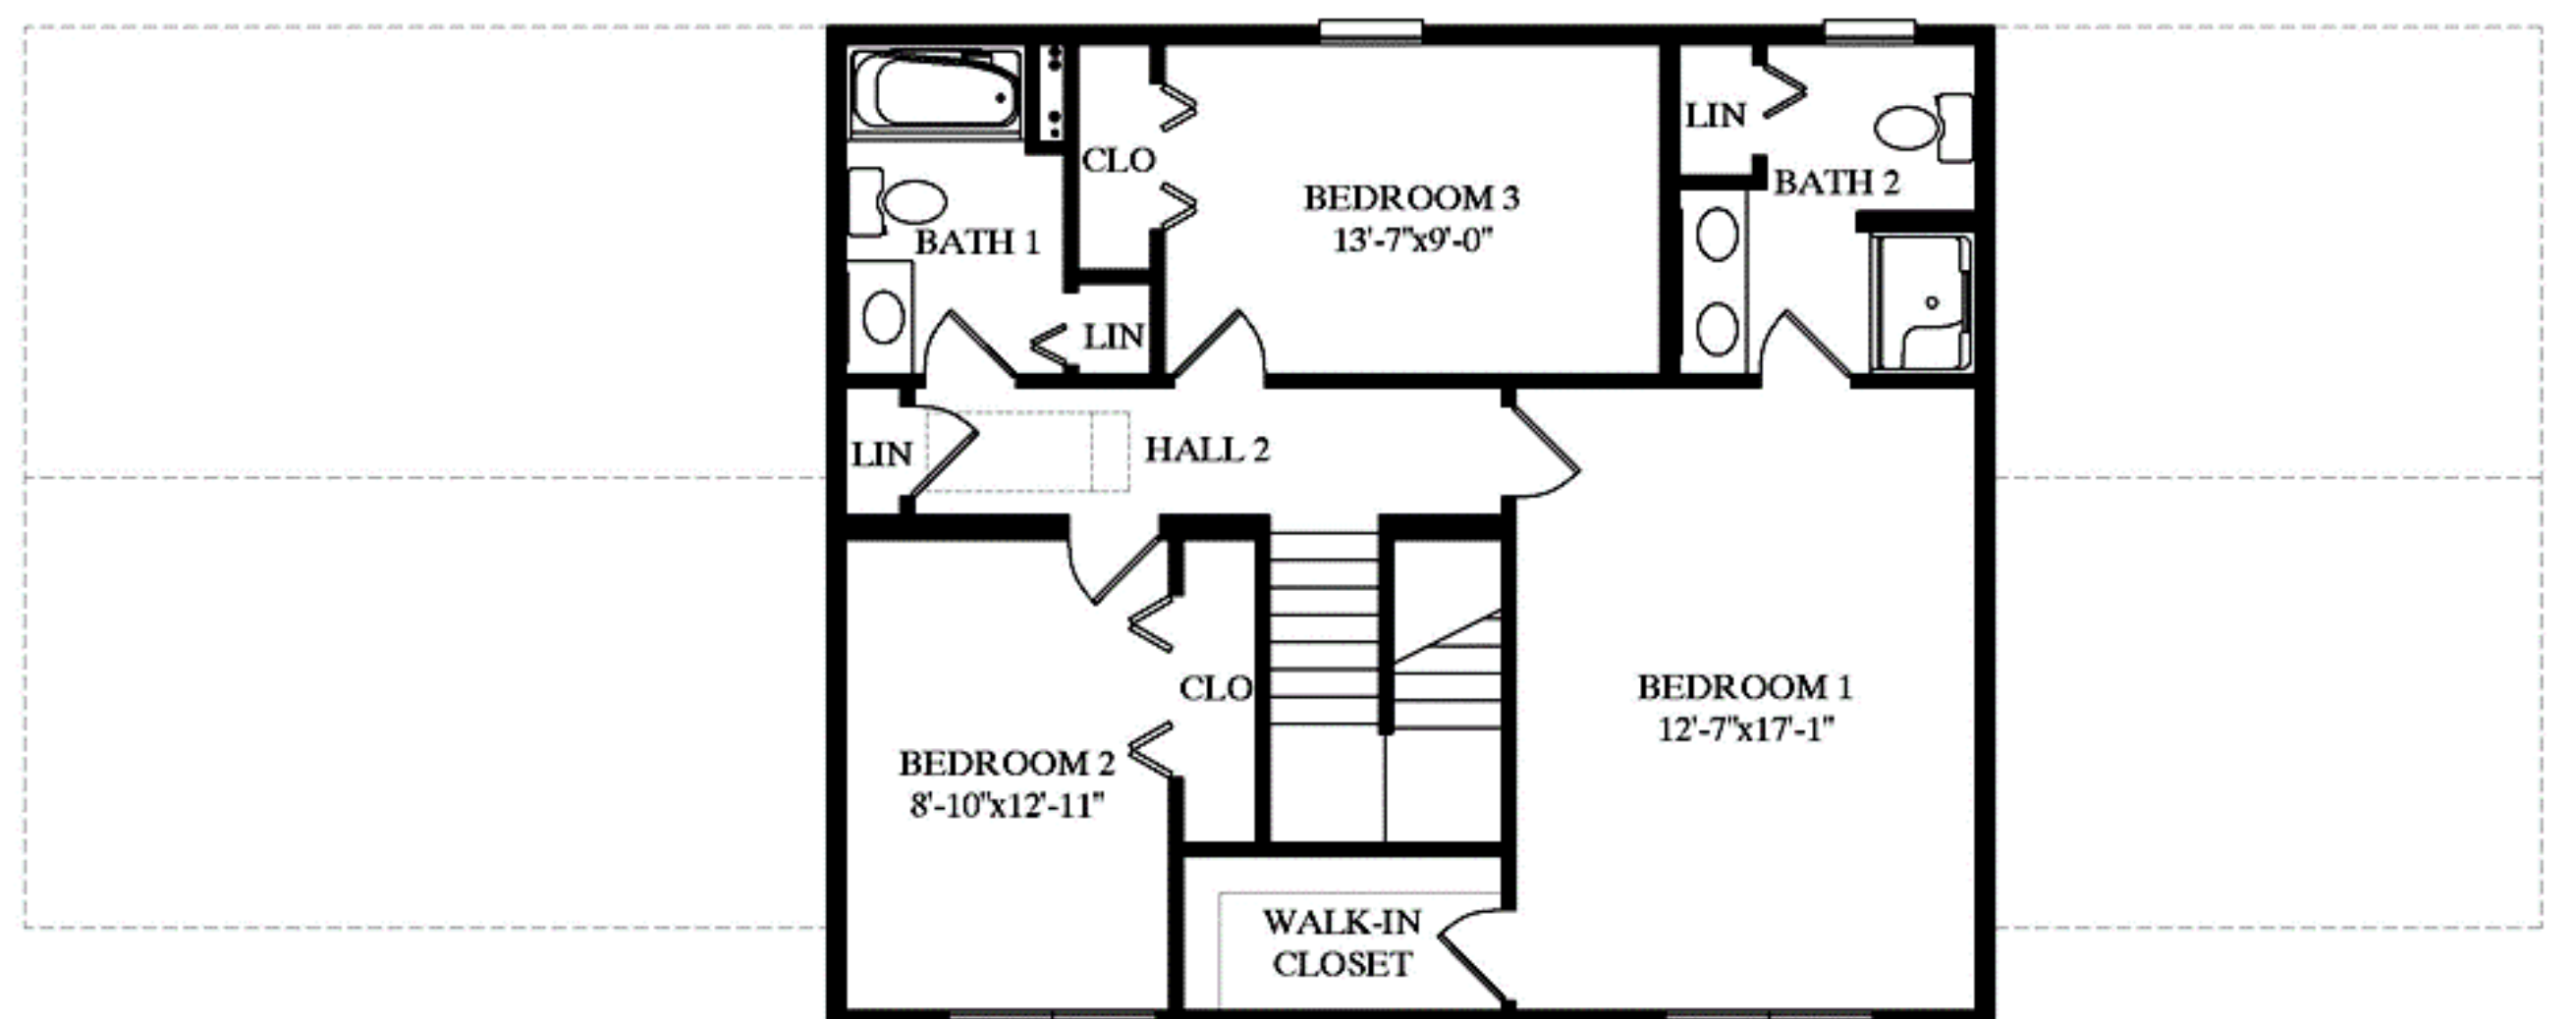

Sacket II

1251 Sq. Ft. Living Area 1st Floor
880 Sq. Ft. Living Area 2nd Floor
2131 Sq. Ft. Total Living
544 Sq. Ft. Garage (optional)

BATTLEFIELD COMMONS SACKETS MEADOWS

Info@SacketsMeadows.com

315-778-4655