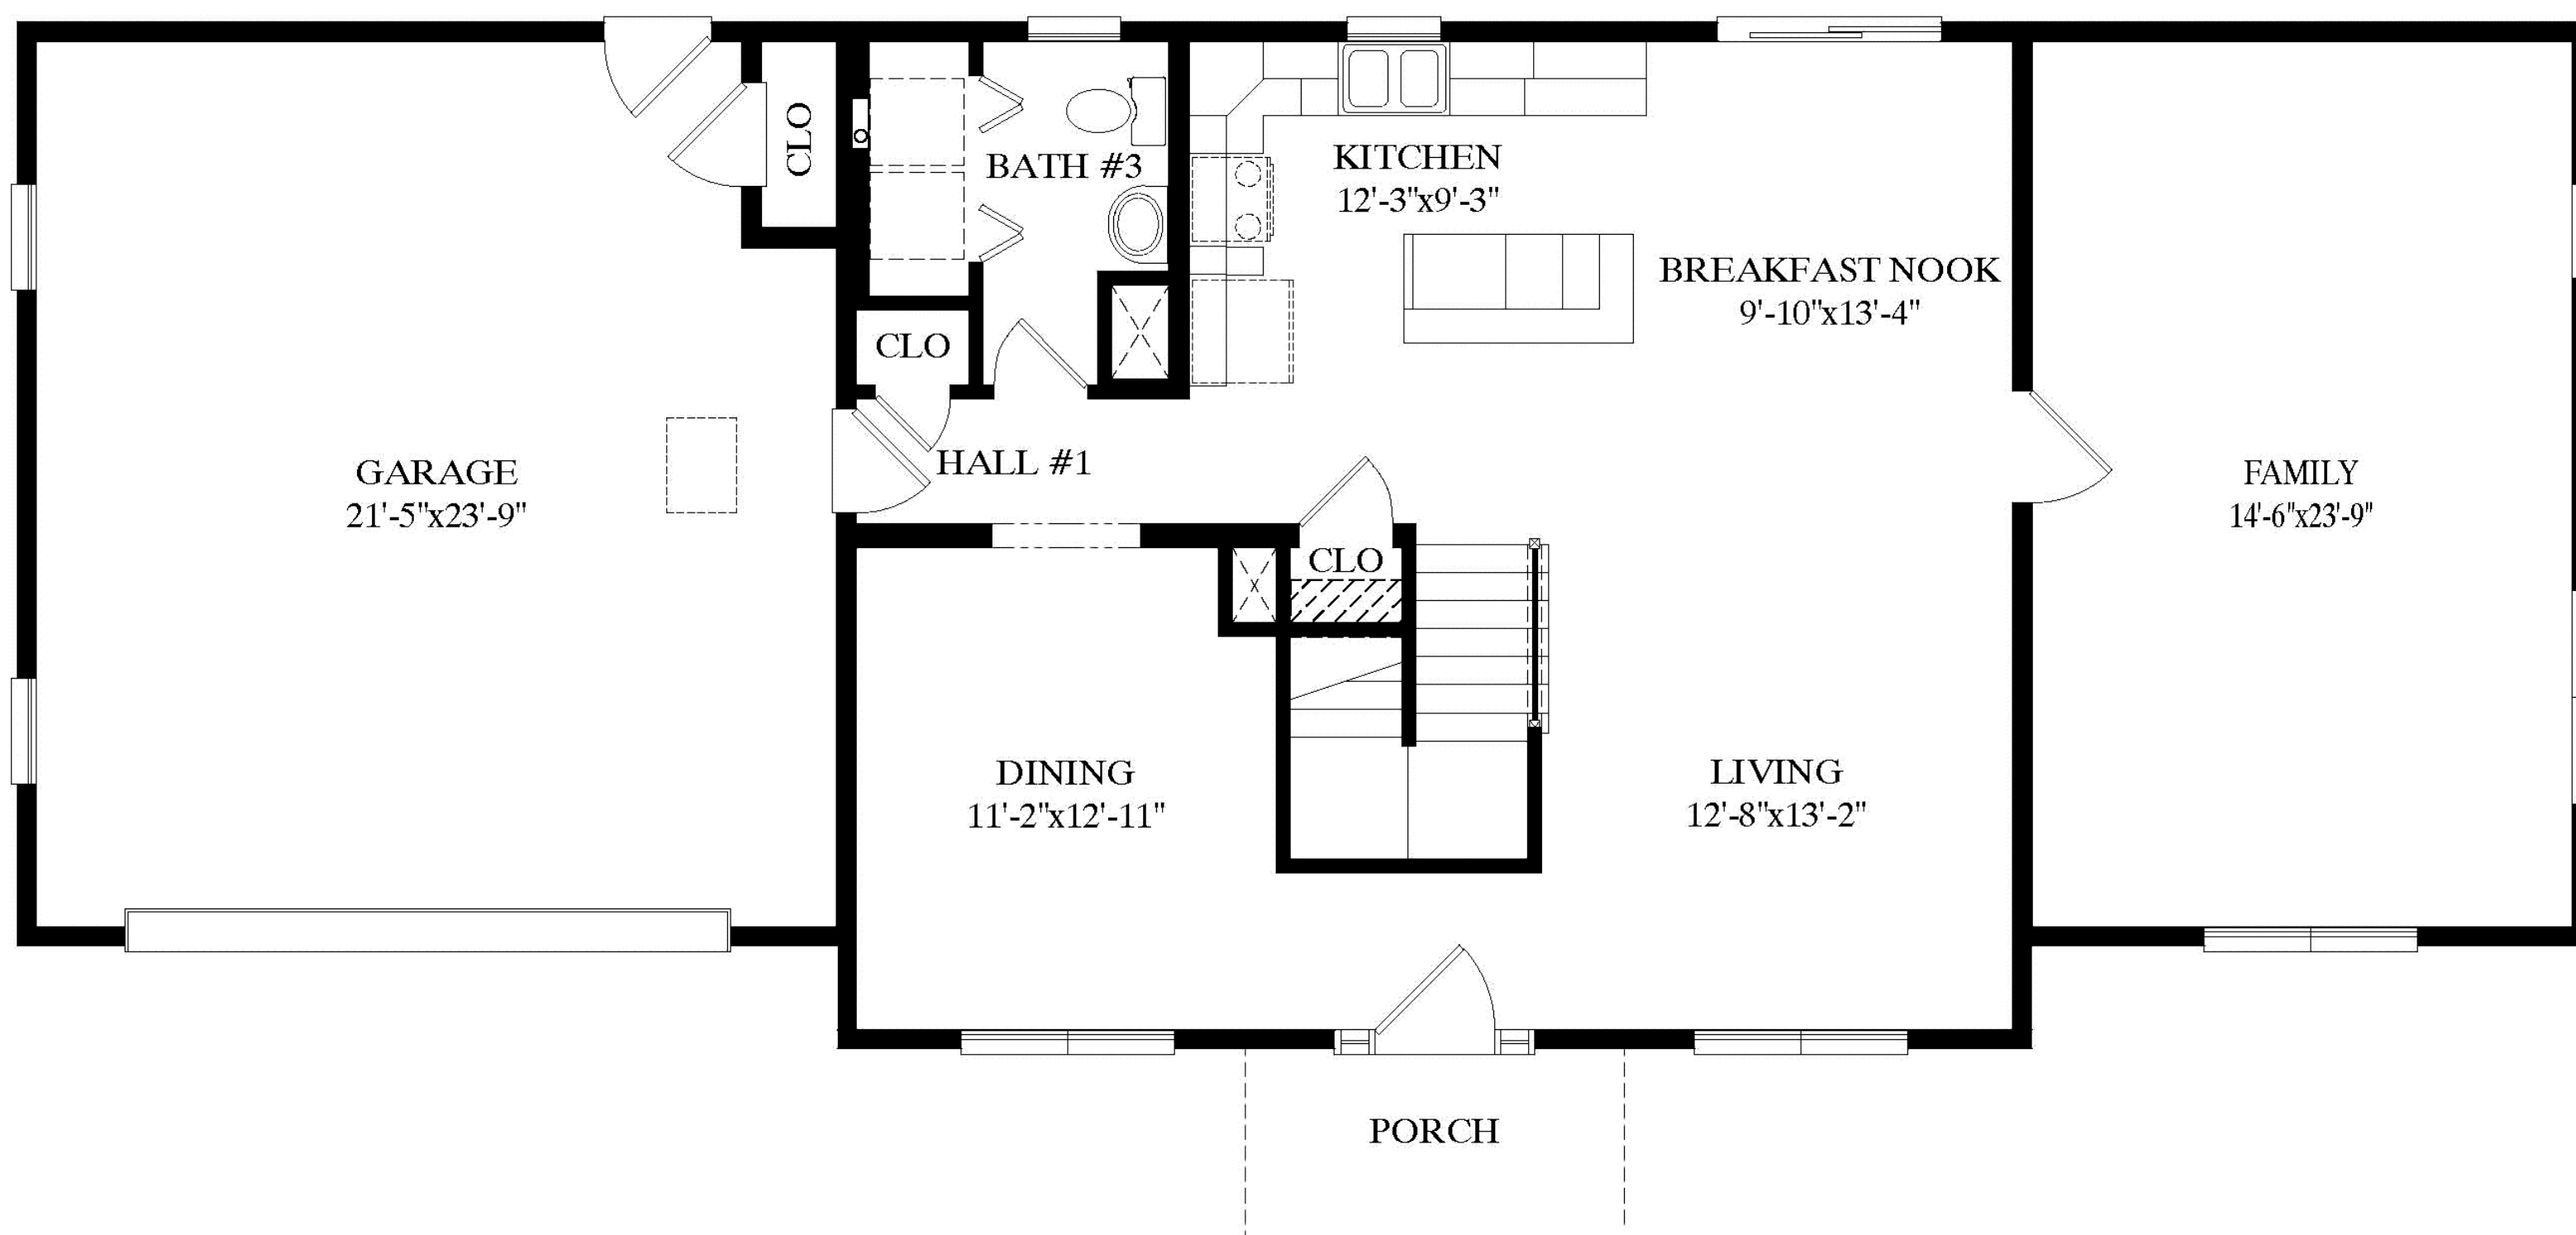

Sacket II

1251 Sq. Ft. Living Area 1st Floor
880 Sq. Ft. Living Area 2nd Floor
2131 Sq. Ft. Total Living
544 Sq. Ft. Garage (optional)

BATTLEFIELD COMMONS SACKETS MEADOWS

Info@SacketsMeadows.com

315-778-4655