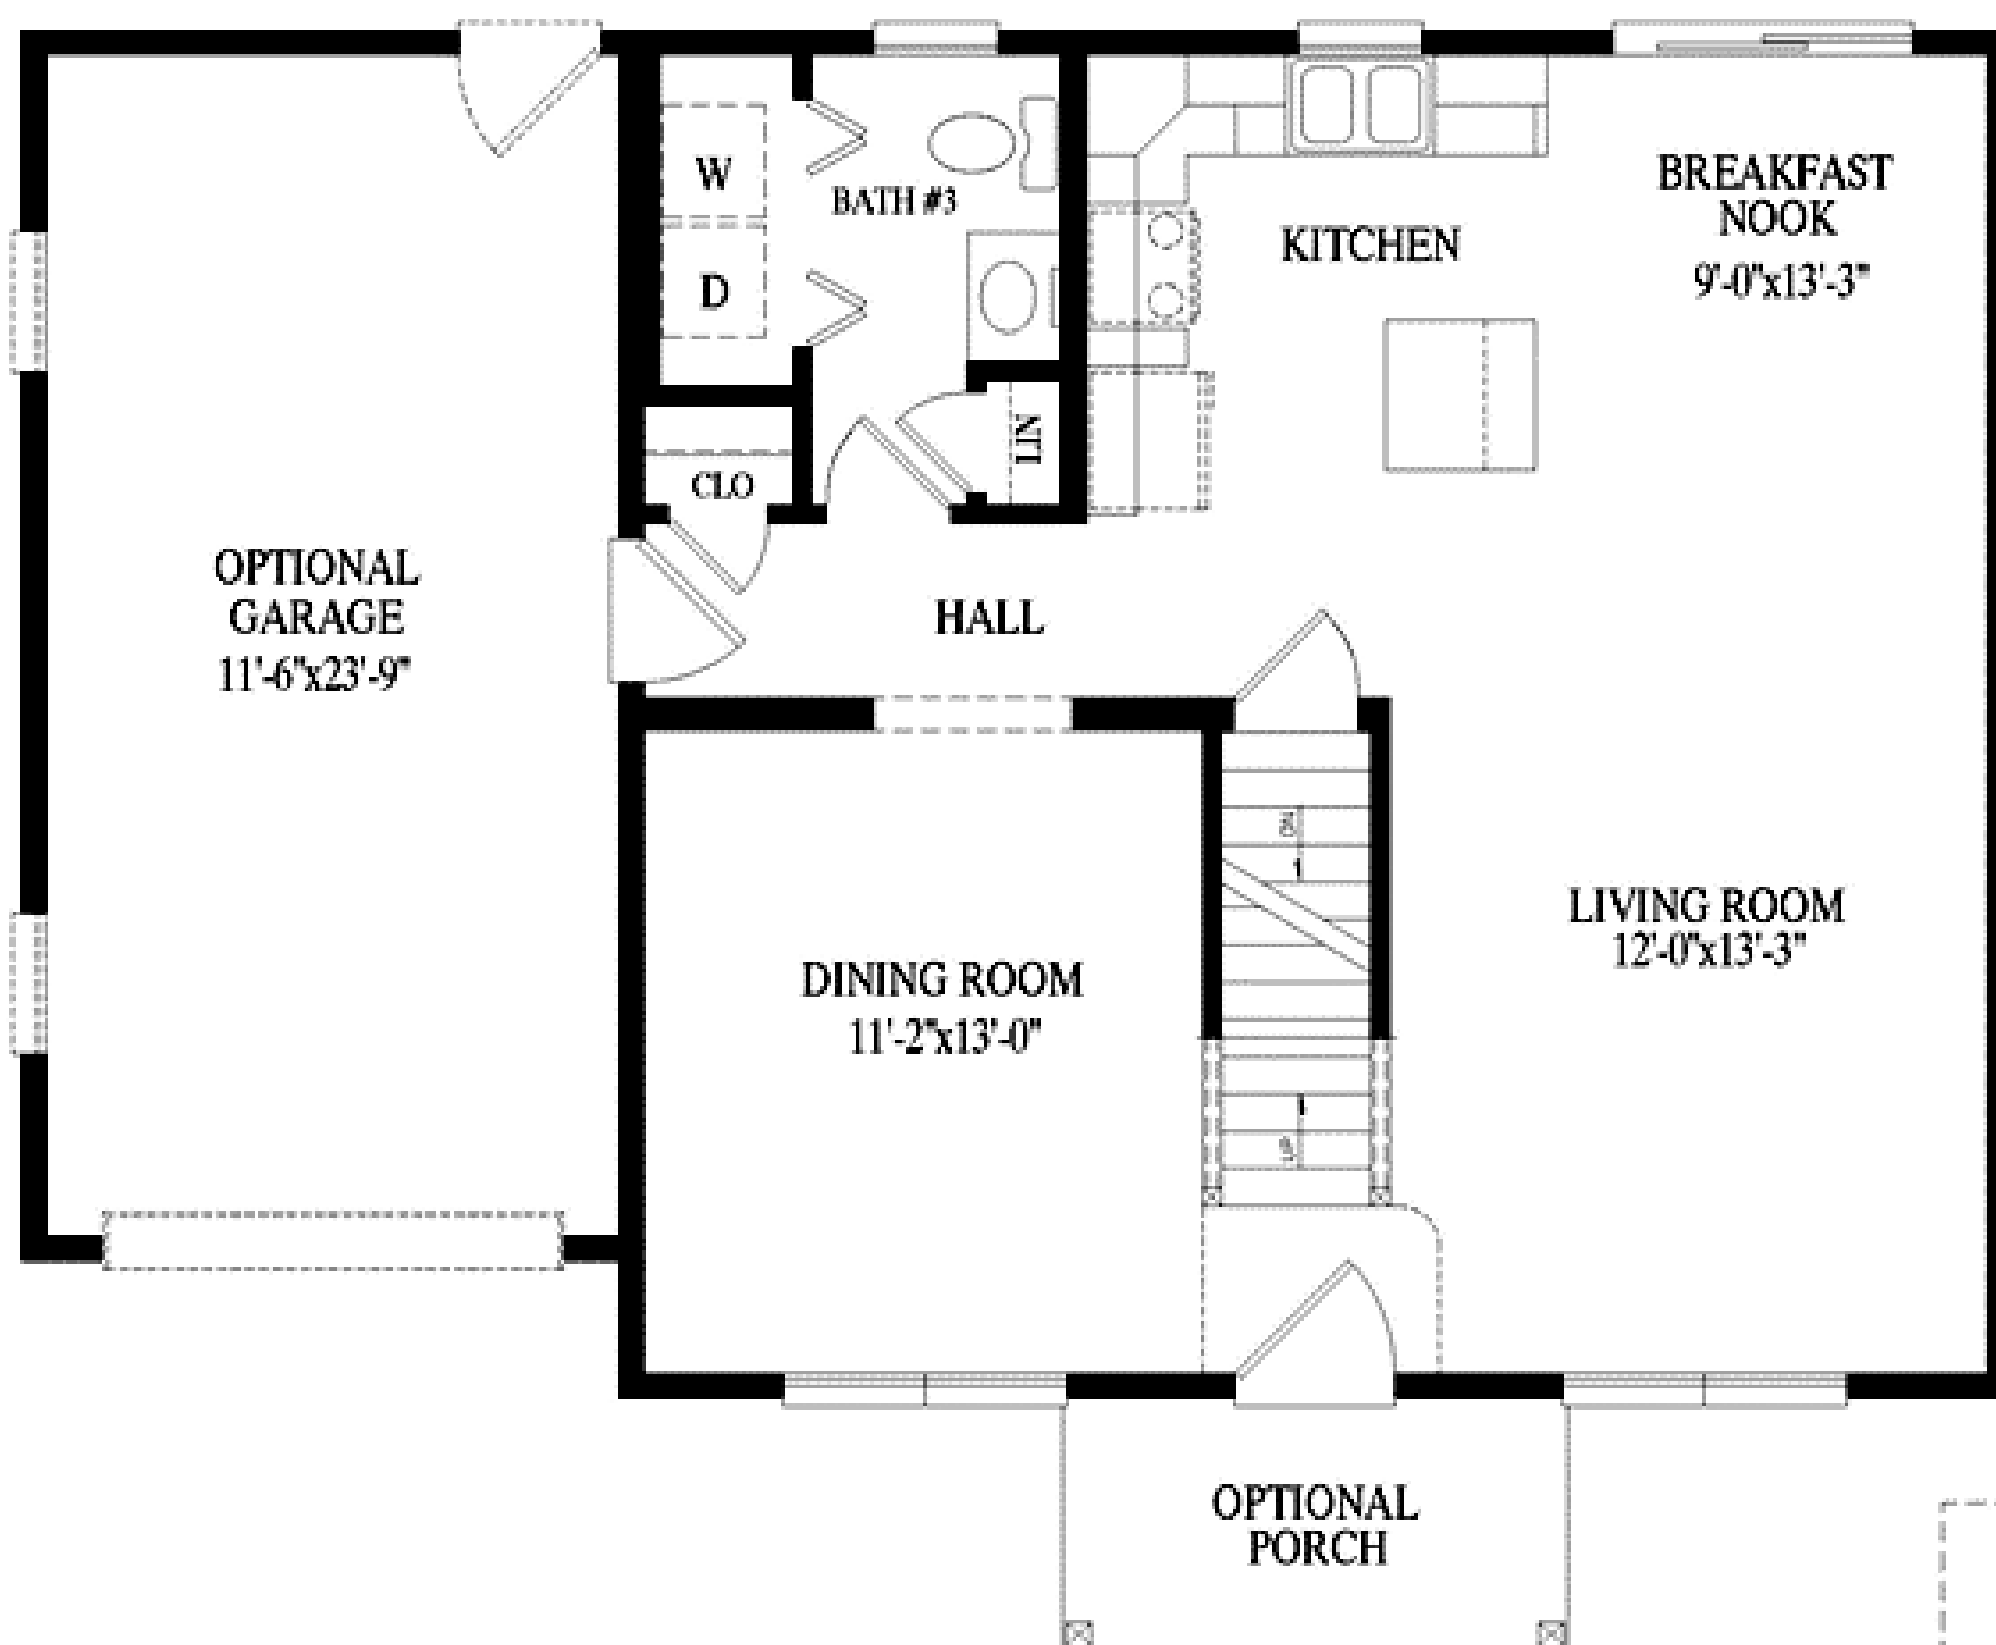

Carmel

BATTLEFIELD COMMONS SACKETS MEADOWS

Info@SacketsMeadows.com

315-778-4655

770 Sq. Ft. Living Area 1st Floor
 770 Sq. Ft. Living Area 2nd Floor
 1540 Sq. Ft. Total Living
 297 Sq. Ft. Garage (optional)