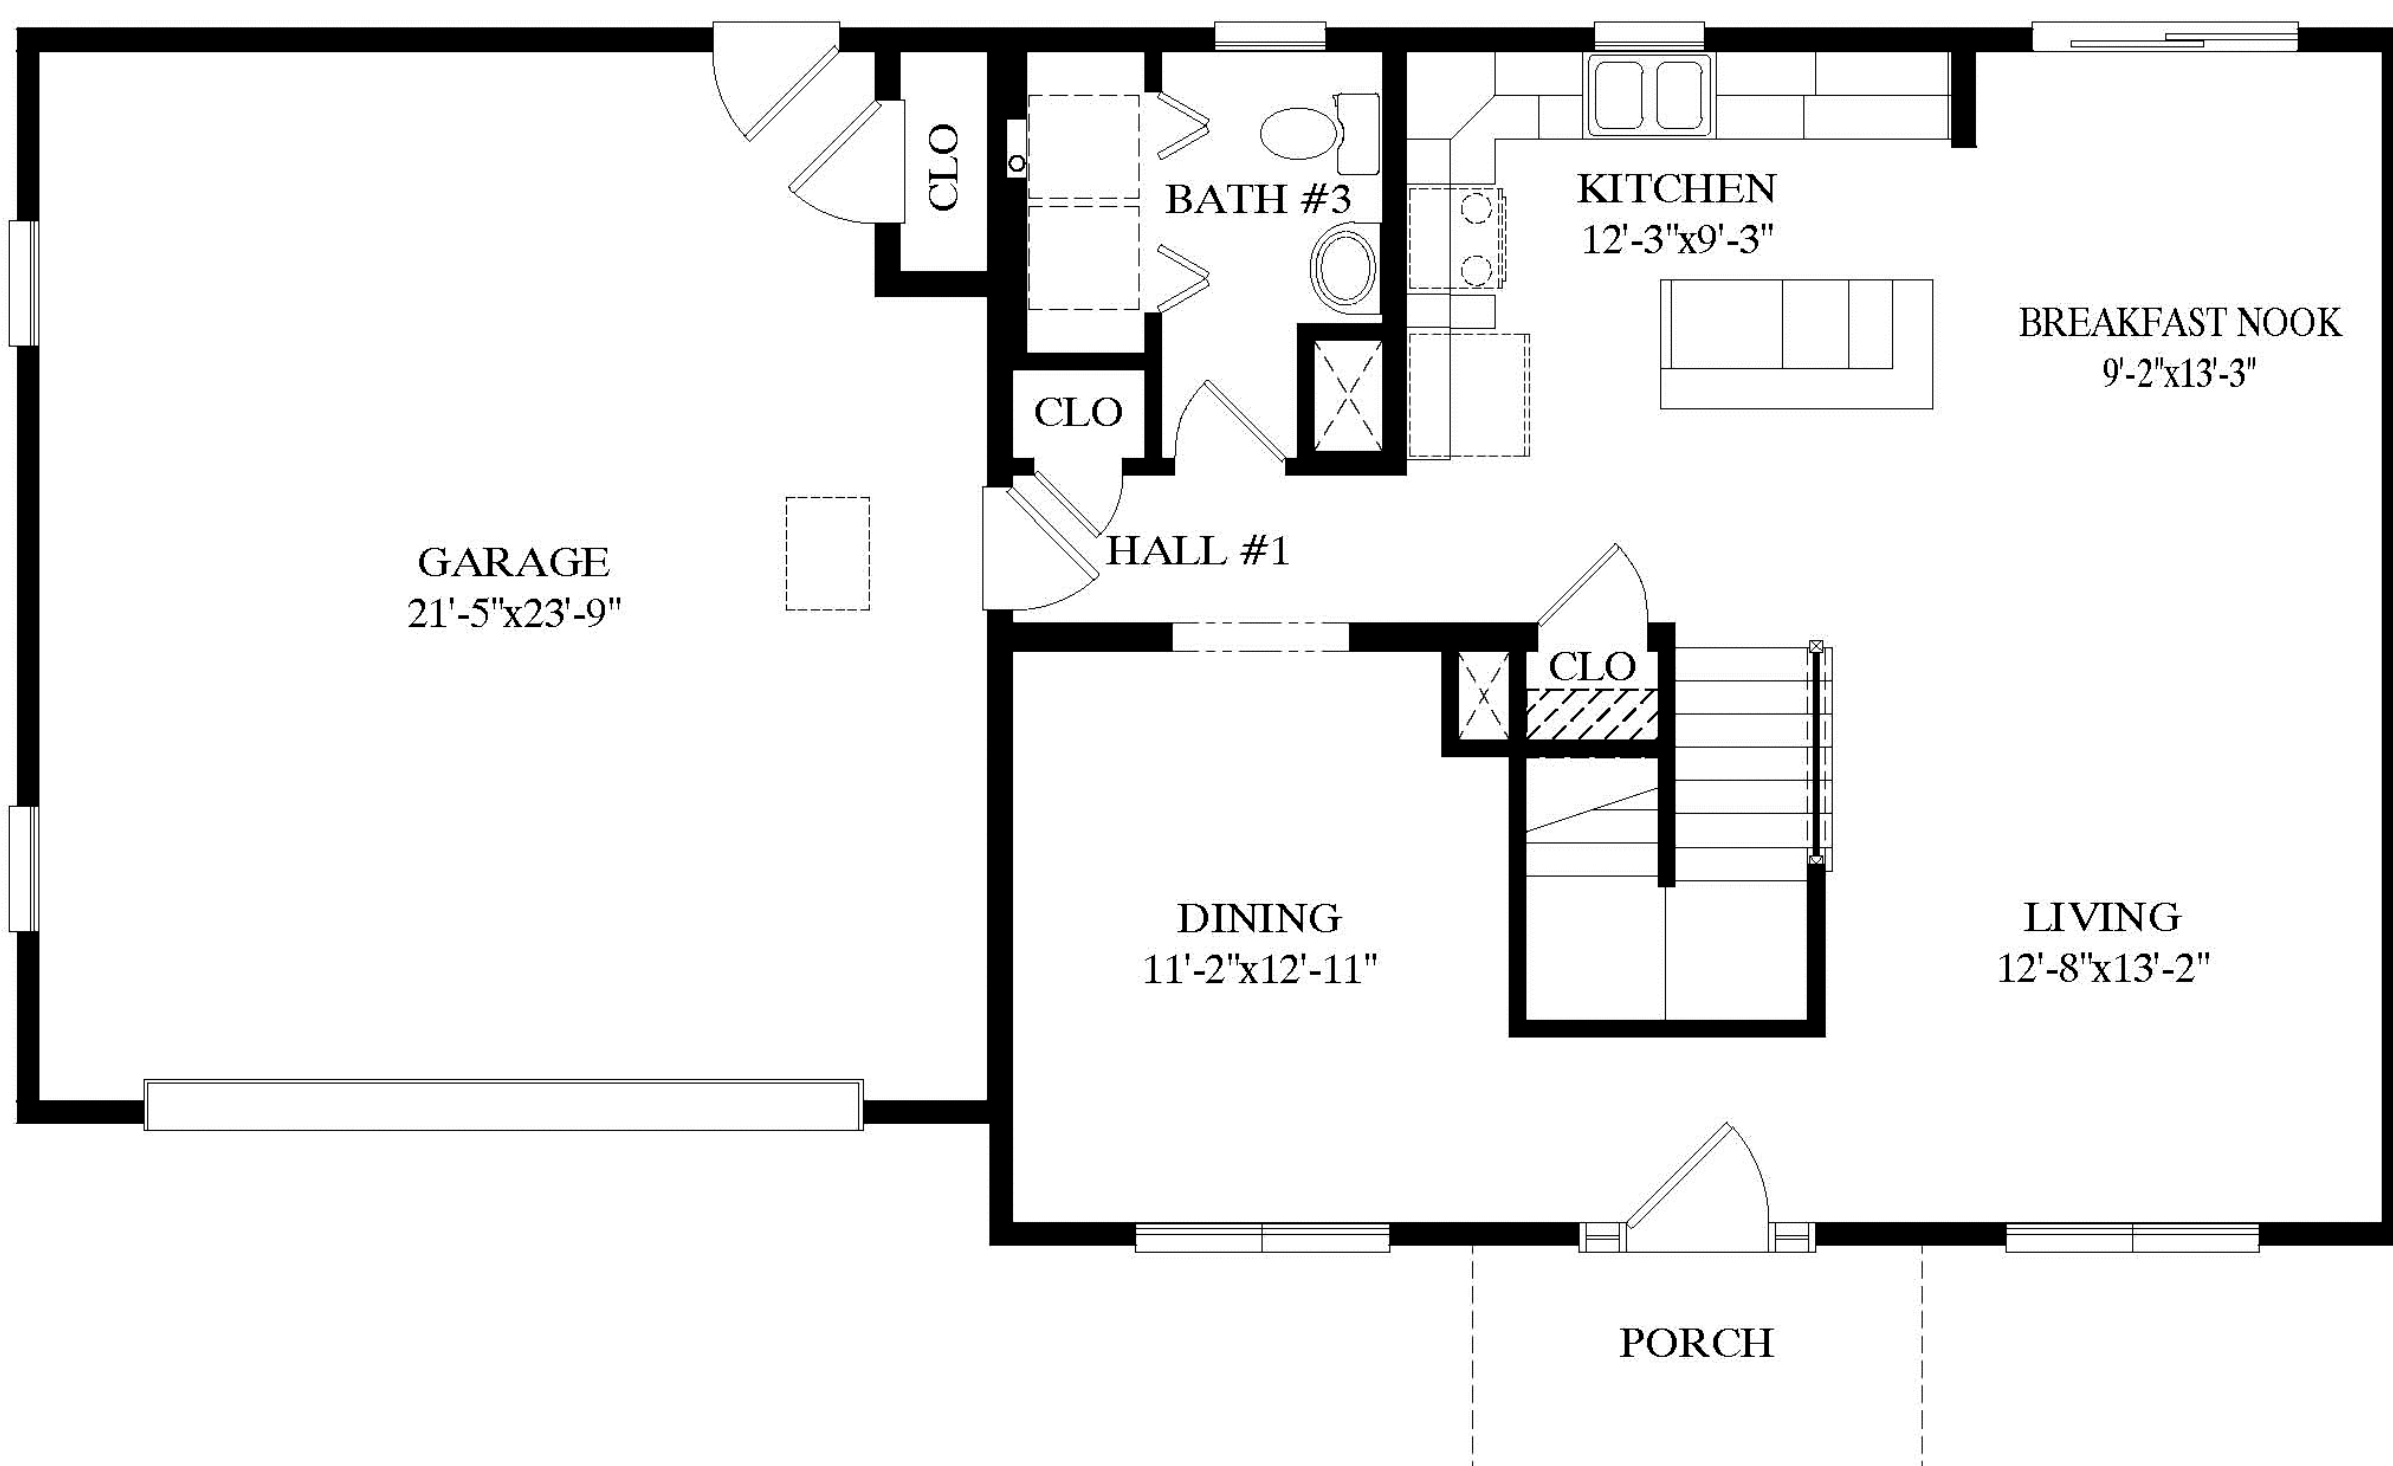

Sacket I

BATTLEFIELD COMMONS SACKETS MEADOWS

Info@SacketsMeadows.com

315-778-4655

880 Sq. Ft. Living Area 1st Floor

880 Sq. Ft. Living Area 2nd Floor

1760 Sq. Ft. Total Living

544 Sq. Ft. Garage (optional)